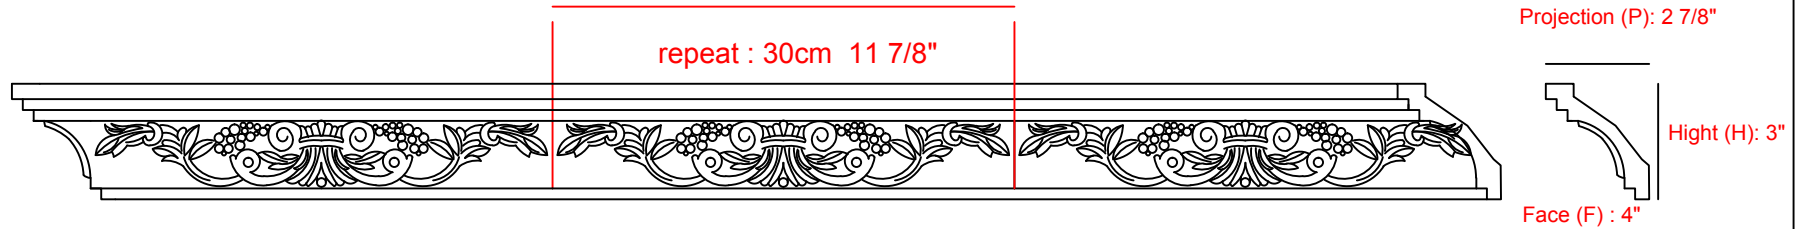

Length (L): 94 1/2"

ITEM NUMBER: MLD02X02X03QU
2 1/2"H x 2 7/8"P x 3 7/8"F x 94 1/2"L Quentin Crown Moulding
(scale: 1.5: 1)

AUTODESK

AUTODESK

P: 866.607.0453 / F: 866.591.3143
2300W. Main St. / Clarksville, TX 75426
sales@ekenamillwork.com / www.ekenamillwork.com